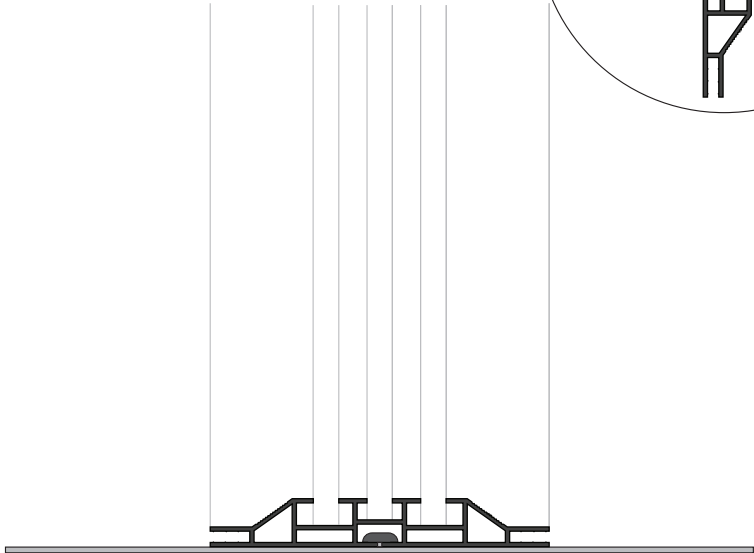

1

FK-1200

LIGHTBOX DOUBLE 120

2

OPTION FOR EXTENSION

3

Option 1

Option 2

Option 3

Option 4

Option 5

OPTION FOR BASEPLATE

OPTION CEILING MOUNT

4